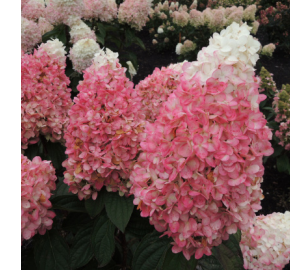

# Hydrangea Fall 2024/Spring 2025

paniculata continued

Color Choice®  
Puffer Fish™

Color Choice®  
Quick Fire®

Color Choice®  
Quick Fire Fab®

Color Choice®  
Tiny Quick Fire®

Early Evolution

Ruby Snow

## quercifolia

Sweet Starlight

'Alice'

Bloomin' Easy®  
Toy Soldier

Color Choice®  
Gatsby Moon®

'Munchkin'

'Ruby Slippers'