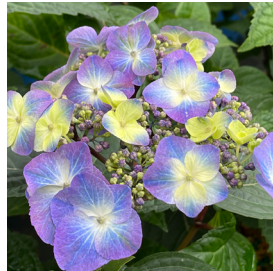

# Hydrangea Fall 2024/Spring 2025

macrophylla continued

Color Choice®  
Let's Dance®  
Sky View®

Color Choice®  
Wee Bit Giddy®

Color Choice®  
Wee Bit Innocent™

Double Delights™  
Star Gazer

Double Delights™  
Wedding Gown™

Endless Summer®  
Bloomstruck®

Endless Summer®  
The Original

Endless Summer®  
Pop Star™

Endless Summer®  
Summer Crush®

First Editions®  
Eclipse®

Color Choice®  
Bobo®

Color Choice®  
Fire Light  
Tidbit®