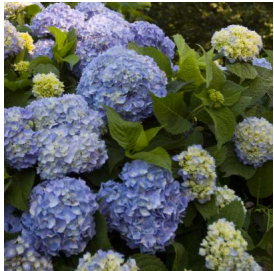

# Hydrangea Fall 2024/Spring 2025

macrophylla continued

Color Choice®  
Let's Dance®  
Sky View®

Color Choice®  
Wee Bit Giddy®

Color Choice®  
Wee Bit Innocent™

Double Delights™  
Star Gazer

Double Delights™  
Wedding Gown™

Endless Summer®  
Bloomstruck®

Endless Summer®  
The Original

Endless Summer®  
Pop Star™

Endless Summer®  
Summer Crush®

First Editions®  
Eclipse®

Color Choice®  
Bobo®

Color Choice®  
Fire Light  
Tidbit®