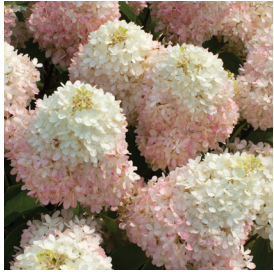

# Hydrangea Fall 2024/Spring 2025

paniculata continued

Color Choice®  
Puffer Fish™

Color Choice®  
Quick Fire®

Color Choice®  
Quick Fire Fab®

Color Choice®  
Tiny Quick Fire®

Early Evolution

Ruby Snow

## quercifolia

Sweet Starlight

'Alice'

Bloomin' Easy®  
Toy Soldier

Color Choice®  
Gatsby Moon®

'Munchkin'

'Ruby Slippers'