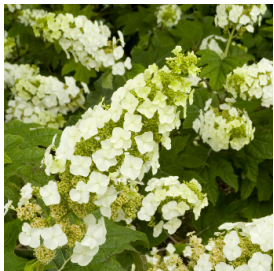

serrata

'Snow Queen'