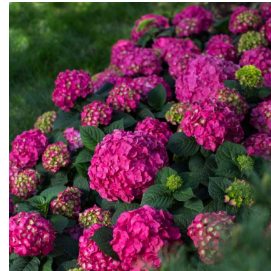

Endless Summer®
Summer Crush®