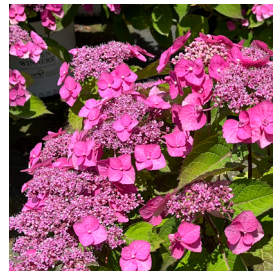

Color Choice®
Tuff Stuff Top Fun™