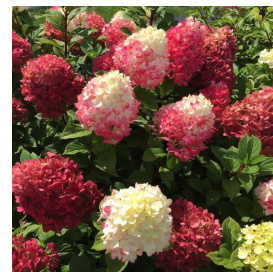

## paniculata

Color Choice®  
'Limelight'

Color Choice®  
Limelight Prime®

Color Choice®  
Little Lime®

Color Choice®  
Little Lime Punch™

Color Choice®  
Pinky Winky®

Color Choice®  
Pinky Winky Prime™

# Hydrangea Fall 2024/Spring 2025

paniculata continued

Color Choice®  
Puffer Fish™

Color Choice®  
Quick Fire®

Color Choice®  
Quick Fire Fab®

Color Choice®  
Tiny Quick Fire®

Early Evolution

Ruby Snow