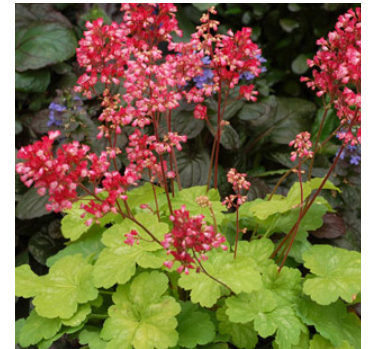

# Heuchera & Heucherella Fall 2024/Spring 2025

Heuchera Northern Exposure™ Red  
Sun to Shade

Heuchera Northern Exposure™ Sienna  
Part Sun to Shade

Heuchera Northern Exposure™ Silver  
Part Sun to Shade

Heuchera 'Obsidian'  
Sun to Shade

Heuchera 'Palace Purple'  
Sun to Shade

Heuchera 'Paris'  
Part Sun to Shade

Heuchera 'Plum Pudding'  
Part Sun to Shade

Heuchera 'Southern Comfort'  
Sun to Part Sun

Heuchera 'Sugar Plum'  
Sun to Part Sun

Heuchera 'Sweet Tart'  
Part Sun to Shade

Heuchera 'Timeless Night'  
Part Sun to Shade

Heuchera Primo® 'Wild Rose'  
Sun to Shade

Heucherella 'Gold Zebra'  
Part Sun to Shade

Heucherella 'Tapestry'  
Part Sun to Shade