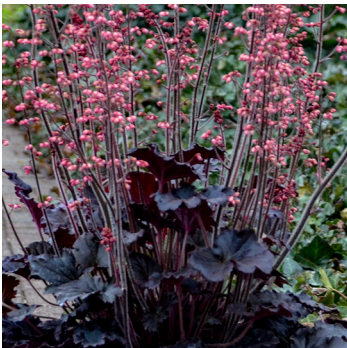

Heuchera 'Glitter'  
Sun to Shade

Heuchera 'Green Spice'  
Part Sun to Shade

Heuchera 'Guacamole'  
Part Sun to Shade

Heuchera 'Magma'  
Sun to Shade

Heuchera 'Midnight Rose'  
Sun to Shade

Heuchera Northern Exposure™ Black  
Sun to Shade

# Heuchera & Heucherella Fall 2024/Spring 2025

Heuchera Northern Exposure™ Red  
Sun to Shade

Heuchera Northern Exposure™ Sienna  
Part Sun to Shade

Heuchera Northern Exposure™ Silver  
Part Sun to Shade

Heuchera 'Obsidian'  
Sun to Shade

Heuchera 'Palace Purple'  
Sun to Shade

Heuchera 'Paris'  
Part Sun to Shade

Heuchera 'Plum Pudding'  
Part Sun to Shade

Heuchera 'Southern Comfort'  
Sun to Part Sun

Heuchera 'Sugar Plum'  
Sun to Part Sun

Heuchera 'Sweet Tart'  
Part Sun to Shade

Heuchera 'Timeless Night'  
Part Sun to Shade

Heuchera Primo® 'Wild Rose'  
Sun to Shade

Heucherella 'Gold Zebra'  
Part Sun to Shade

Heucherella 'Tapestry'  
Part Sun to Shade