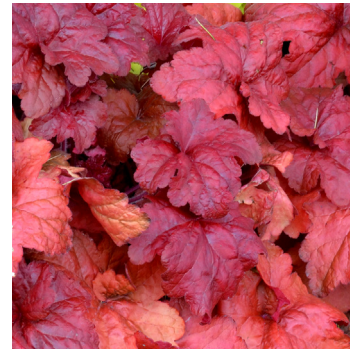

# Heuchera & Heucherella Fall 2024/Spring 2025

Heuchera 'Autumn Bride'  
Sun to Shade

Heuchera 'Berry Smoothie'  
Part Sun to Shade

Heuchera 'Black Forest Cake'  
Sun to Shade

Heuchera 'Caramel'  
Sun to Shade

Heuchera 'Carnival Watermelon'  
Part Sun to Shade

Heuchera 'Champagne'  
Part Sun to Shade

Heuchera 'Citronelle'  
Part Sun to Shade

Heuchera 'Delta Dawn'  
Part Sun to Shade

Heuchera 'Fire Alarm'  
Sun to Shade

Heuchera 'Glitter'  
Sun to Shade

Heuchera 'Green Spice'  
Part Sun to Shade

Heuchera 'Guacamole'  
Part Sun to Shade

Heuchera 'Magma'  
Sun to Shade

Heuchera 'Midnight Rose'  
Sun to Shade

Heuchera Northern Exposure™ Black  
Sun to Shade