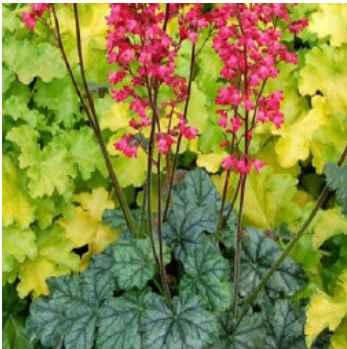

Heuchera 'Paris'
Part Sun to Shade