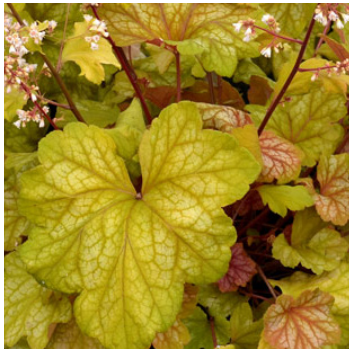

# Heuchera & Heucherella Fall 2024/Spring 2025

Heuchera 'Autumn Bride'  
Sun to Shade

Heuchera 'Berry Smoothie'  
Part Sun to Shade

Heuchera 'Black Forest Cake'  
Sun to Shade

Heuchera 'Caramel'  
Sun to Shade

Heuchera 'Carnival Watermelon'  
Part Sun to Shade

Heuchera 'Champagne'  
Part Sun to Shade

Heuchera 'Citronelle'  
Part Sun to Shade

Heuchera 'Delta Dawn'  
Part Sun to Shade

Heuchera 'Fire Alarm'  
Sun to Shade

Heuchera 'Glitter'  
Sun to Shade

Heuchera 'Green Spice'  
Part Sun to Shade

Heuchera 'Guacamole'  
Part Sun to Shade

Heuchera 'Magma'  
Sun to Shade

Heuchera 'Midnight Rose'  
Sun to Shade

Heuchera Northern Exposure™ Black  
Sun to Shade