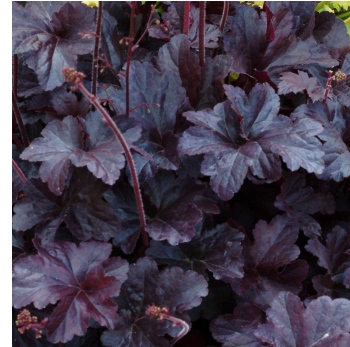

Heuchera 'Glitter'  
Sun to Shade

Heuchera 'Green Spice'  
Part Sun to Shade

Heuchera 'Guacamole'  
Part Sun to Shade

Heuchera 'Magma'  
Sun to Shade

Heuchera 'Midnight Rose'  
Sun to Shade

Heuchera Northern Exposure™ Black  
Sun to Shade

# Heuchera & Heucherella Fall 2024/Spring 2025

Heuchera Northern Exposure™ Red  
Sun to Shade

Heuchera Northern Exposure™ Sienna  
Part Sun to Shade

Heuchera Northern Exposure™ Silver  
Part Sun to Shade

Heuchera 'Obsidian'  
Sun to Shade

Heuchera 'Palace Purple'  
Sun to Shade

Heuchera 'Paris'  
Part Sun to Shade

Heuchera 'Plum Pudding'  
Part Sun to Shade

Heuchera 'Southern Comfort'  
Sun to Part Sun

Heuchera 'Sugar Plum'  
Sun to Part Sun