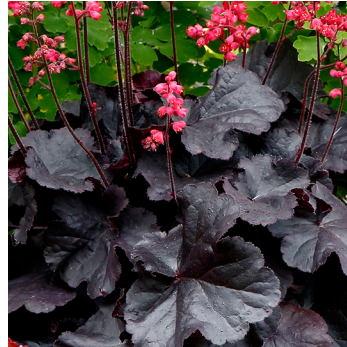

# Heuchera & Heucherella Fall 2024/Spring 2025

Heuchera 'Autumn Bride'  
Sun to Shade

Heuchera 'Berry Smoothie'  
Part Sun to Shade

Heuchera 'Black Forest Cake'  
Sun to Shade

Heuchera 'Caramel'  
Sun to Shade

Heuchera 'Carnival Watermelon'  
Part Sun to Shade

Heuchera 'Champagne'  
Part Sun to Shade

Heuchera 'Citronelle'  
Part Sun to Shade

Heuchera 'Delta Dawn'  
Part Sun to Shade

Heuchera 'Fire Alarm'  
Sun to Shade

Heuchera 'Glitter'  
Sun to Shade

Heuchera 'Green Spice'  
Part Sun to Shade

Heuchera 'Guacamole'  
Part Sun to Shade

Heuchera 'Magma'  
Sun to Shade

Heuchera 'Midnight Rose'  
Sun to Shade

Heuchera Northern Exposure™ Black  
Sun to Shade