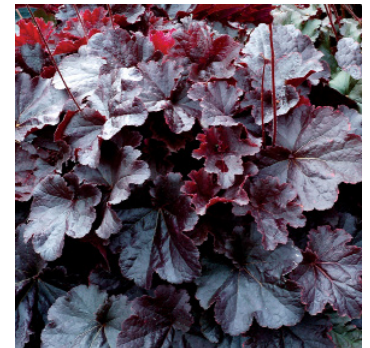

# Heuchera & Heucherella Fall 2024/Spring 2025

Heuchera 'Autumn Bride'  
Sun to Shade

Heuchera 'Berry Smoothie'  
Part Sun to Shade

Heuchera 'Black Forest Cake'  
Sun to Shade

Heuchera 'Caramel'  
Sun to Shade

Heuchera 'Carnival Watermelon'  
Part Sun to Shade

Heuchera 'Champagne'  
Part Sun to Shade

Heuchera 'Citronelle'  
Part Sun to Shade

Heuchera 'Delta Dawn'  
Part Sun to Shade

Heuchera 'Fire Alarm'  
Sun to Shade

Heuchera 'Glitter'  
Sun to Shade

Heuchera 'Green Spice'  
Part Sun to Shade

Heuchera 'Guacamole'  
Part Sun to Shade

Heuchera 'Magma'  
Sun to Shade

Heuchera 'Midnight Rose'  
Sun to Shade

Heuchera Northern Exposure™ Black  
Sun to Shade

# Heuchera & Heucherella Fall 2024/Spring 2025

Heuchera Northern Exposure™ Red  
Sun to Shade

Heuchera Northern Exposure™ Sienna  
Part Sun to Shade

Heuchera Northern Exposure™ Silver  
Part Sun to Shade