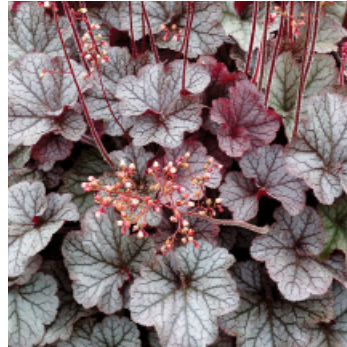

Heuchera 'Carnival Watermelon'  
Part Sun to Shade

Heuchera 'Champagne'  
Part Sun to Shade

Heuchera 'Citronelle'  
Part Sun to Shade

Heuchera 'Delta Dawn'  
Part Sun to Shade

Heuchera 'Fire Alarm'  
Sun to Shade

Heuchera 'Glitter'  
Sun to Shade

Heuchera 'Green Spice'  
Part Sun to Shade

Heuchera 'Guacamole'  
Part Sun to Shade

Heuchera 'Magma'  
Sun to Shade

Heuchera 'Midnight Rose'  
Sun to Shade

Heuchera Northern Exposure™ Black  
Sun to Shade

# Heuchera & Heucherella Fall 2024/Spring 2025

Heuchera Northern Exposure™ Red  
Sun to Shade

Heuchera Northern Exposure™ Sienna  
Part Sun to Shade

Heuchera Northern Exposure™ Silver  
Part Sun to Shade