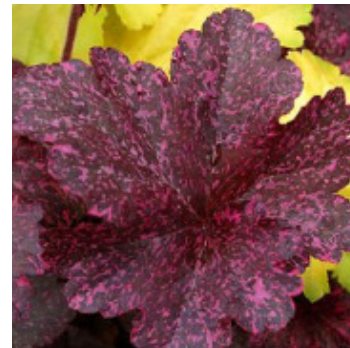

Heuchera 'Carnival Watermelon'  
Part Sun to Shade

Heuchera 'Champagne'  
Part Sun to Shade

Heuchera 'Citronelle'  
Part Sun to Shade

Heuchera 'Delta Dawn'  
Part Sun to Shade

Heuchera 'Fire Alarm'  
Sun to Shade

Heuchera 'Glitter'  
Sun to Shade

Heuchera 'Green Spice'  
Part Sun to Shade

Heuchera 'Guacamole'  
Part Sun to Shade

Heuchera 'Magma'  
Sun to Shade

Heuchera 'Midnight Rose'  
Sun to Shade

Heuchera Northern Exposure™ Black  
Sun to Shade

# Heuchera & Heucherella Fall 2024/Spring 2025

Heuchera Northern Exposure™ Red  
Sun to Shade

Heuchera Northern Exposure™ Sienna  
Part Sun to Shade

Heuchera Northern Exposure™ Silver  
Part Sun to Shade