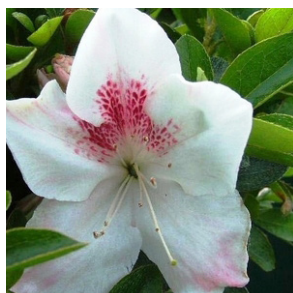

Satsuki 'Gyokushin'
Color: Bicolor, Pink/White
Zone: 6-9