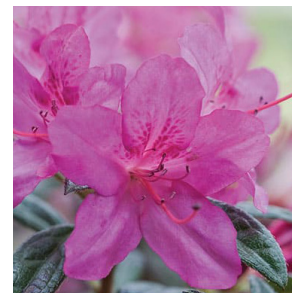

Azaleas Fall 2024/Spring 2025

'Blaauw's Pink'
Color: Pink
Zone: 6-9

'Christi Lyn'
Color: Dark Pink
Zone: 6-8

'Doctor Henry Schroeder'
Color: Purple
Zone: 5-7

Encore® Autumn Amethyst®
Color: Purple
Zone: 6a-10b

Encore® Autumn Angel®
Color: White
Zone: 7a-10b

Encore® Autumn Bonfire®
Color: Red
Zone: 6a-10b

Encore® Autumn Embers®
Color: Red
Zone: 6b-10b

Encore® Autumn Fire®
Color: Red
Zone: 6a-10b

Encore® Autumn Majesty®
Color: Purple
Zone: 6a-10b