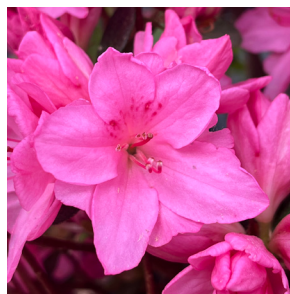

Encore® Autumn Twist®
Color: Bicolor, Purple/White
Zone: 6a-10b

Gable 'Herbert'
Color: Purple
Zone: 6

Azaleas Fall 2024/Spring 2025

Girard 'Crimson'
Color: Red
Zone: 5-8

Girard 'Hot Shot'
Color: Scarlet-Orange
Zone: 5-8

Girard 'Pleasant White'
Color: White
Zone: 5-8

Girard 'Red'
Color: Red
Zone: 5-8

Girard 'Renee Michelle'
Color: Pink
Zone: 5-8

Girard 'Rose'
Color: Dark Pink
Zone: 5-8

Kurume 'Coral Bells'
Color: Pink
Zone: 7-9