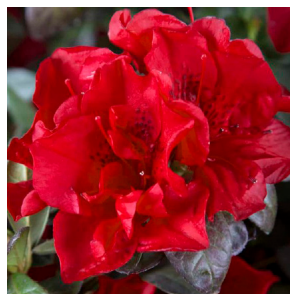

Encore® Autumn Fire®
Color: Red
Zone: 6a-10b