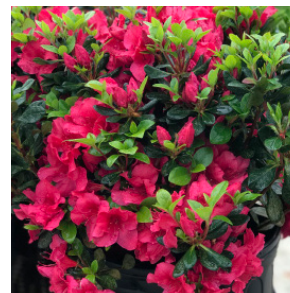

Girard 'Red'
Color: Red
Zone: 5-8