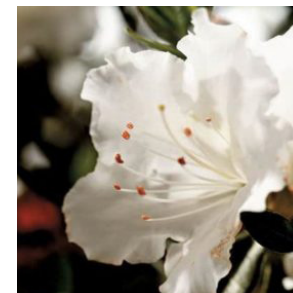

Azaleas Fall 2024/Spring 2025

'Blaauw's Pink'
Color: Pink
Zone: 6-9

'Christi Lyn'
Color: Dark Pink
Zone: 6-8

'Doctor Henry Schroeder'
Color: Purple
Zone: 5-7

Encore® Autumn Amethyst®
Color: Purple
Zone: 6a-10b