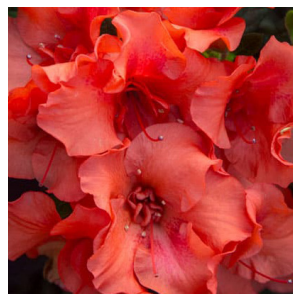

Azaleas Fall 2024/Spring 2025

'Blaauw's Pink'
Color: Pink
Zone: 6-9

'Christi Lyn'
Color: Dark Pink
Zone: 6-8

'Doctor Henry Schroeder'
Color: Purple
Zone: 5-7

Encore® Autumn Amethyst®
Color: Purple
Zone: 6a-10b

Encore® Autumn Angel®
Color: White
Zone: 7a-10b

Encore® Autumn Bonfire®
Color: Red
Zone: 6a-10b

Encore® Autumn Embers®
Color: Red
Zone: 6b-10b

Encore® Autumn Fire®
Color: Red
Zone: 6a-10b

Encore® Autumn Majesty®
Color: Purple
Zone: 6a-10b