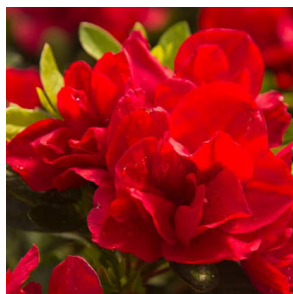

Encore® Autumn Bonfire®
Color: Red
Zone: 6a-10b