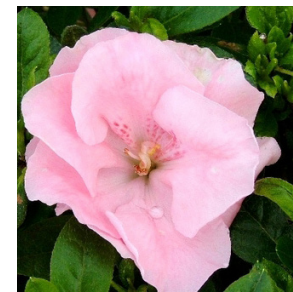

Robin Hill 'Nancy'
Color: Pink
Zone: 6-8