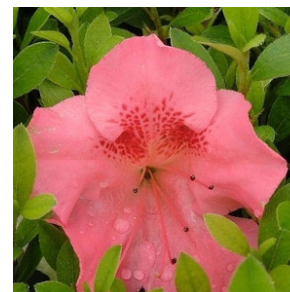

Robin Hill 'Lady Robin'
Color: Pink/White
Zone: 5-8