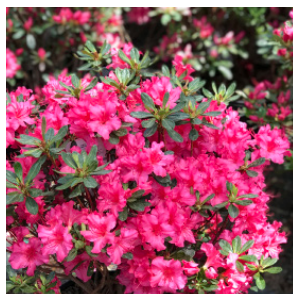

Girard 'Rose'
Color: Dark Pink
Zone: 5-8