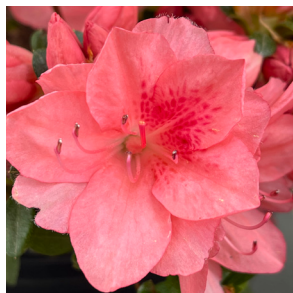

Azaleas Fall 2024/Spring 2025

'Blaauw's Pink'
Color: Pink
Zone: 6-9

'Christi Lyn'
Color: Dark Pink
Zone: 6-8

'Doctor Henry Schroeder'
Color: Purple
Zone: 5-7

Encore® Autumn Amethyst®
Color: Purple
Zone: 6a-10b