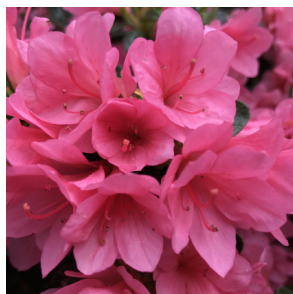

Girard 'Pleasant White'
Color: White
Zone: 5-8

Girard 'Red'
Color: Red
Zone: 5-8

Girard 'Renee Michelle'
Color: Pink
Zone: 5-8

Girard 'Rose'
Color: Dark Pink
Zone: 5-8

Kurume 'Coral Bells'
Color: Pink
Zone: 7-9