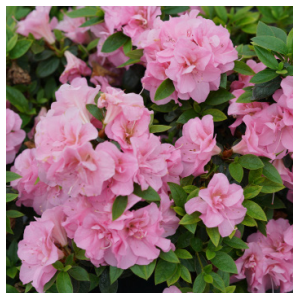

Perfecto Mundo®
Double Pink
Color: Pink
Zone: 6-9