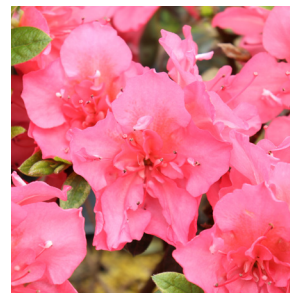

Perfecto Mundo®
Epic Coral®
Color: Coral-Pink
Zone: 6-9