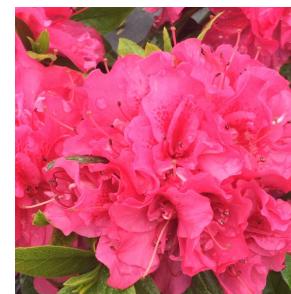

Perfecto Mundo®
Double Dark Pink
Color: Pink
Zone: 6-9