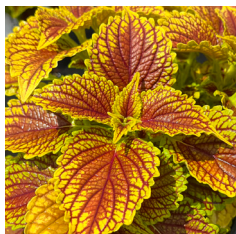

6" Annuals Spring 2025

Ageratum
'Aloha Blue'

Angelonia
Angelface® Blue

Angelonia
Angelface® White

Begonia BIG™ Deep
Rose with Bronze Leaf

Begonia BIG™ Red
with Bronze Leaf

Begonia BIG™ Red
with Green Leaf

Begonia BIG™ White
with Green Leaf

Begonia Cocktail
Vodka

Begonia Nightlife
Pink

Begonia Nightlife
White

Begonia Super Cool
Pink

Begonia Super Cool
Red

Begonia Super Cool
White

Celosia
'Dragon's Breath'

Celosia
'New Look'

Cleome Señorita
Blanca®

Cleome Señorita
Rosalita®

Coleus
ColorBlaze®
Golden Dreams™

Coleus
ColorBlaze®
Rediculous™

Coleus
'Wasabi'

Dusty Miller
'Silver Dust'

Impatiens Beacon®
Bright Red

Impatiens Beacon®
Orange