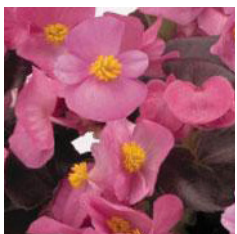

Begonia Nightlife
Pink