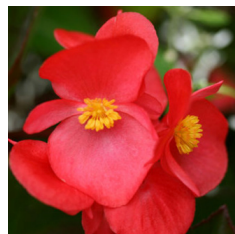

6" Annuals Spring 2025

Ageratum
'Aloha Blue'

Angelonia
Angelface® Blue

Angelonia
Angelface® White

Begonia BIG™ Deep
Rose with Bronze Leaf

Begonia BIG™ Red
with Bronze Leaf

Begonia BIG™ Red
with Green Leaf

Begonia BIG™ White
with Green Leaf