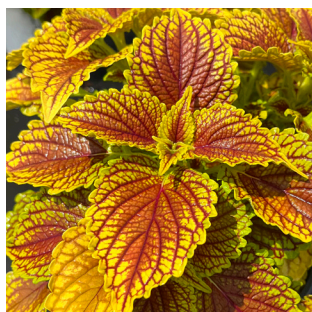

10" Annuals Spring 2025

Angelonia
Angelface® Blue

Begonia BIG™ Red with
Bronze Leaf

Begonia BIG™ Red with
Green Leaf

Begonia BIG™ Deep Rose
with
Bronze Leaf

Bidens Bidy Boom Bonfire

Cleome Seniorita Rosalita®

Coleus
ColorBlaze® Golden
Dreams™

Coleus
ColorBlaze®
Rediculous™

Coleus
ColorBlaze®
Sedona Sunset™

Coleus
ColorBlaze®
Wicked Witch™

Coleus 'Main Street
La Rambla'

Cuphea
Vermillionaire®

Dahlia
Mystic™ Illusion

Dahlia
Sincerity

Geranium
Calliope® Large Dark Red

Geranium
Calliope® Large Magenta

Geranium
Calliope® Large Rose Mega
Splash

Helianthus
Suncredible® Saturn

10" Annuals Spring 2025

Helianthus
Suncredible® Yellow