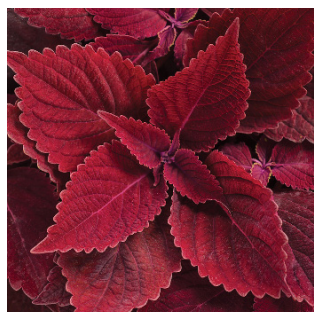

10" Annuals Spring 2025

Angelonia
Angelface® Blue

Begonia BIG™ Red with
Bronze Leaf

Begonia BIG™ Red with
Green Leaf

Begonia BIG™ Deep Rose
with
Bronze Leaf

Bidens Bidy Boom Bonfire

Cleome Seniorita Rosalita®

Coleus
ColorBlaze® Golden
Dreams™

Coleus
ColorBlaze®
Rediculous™

Coleus
ColorBlaze®
Sedona Sunset™

Coleus
ColorBlaze®
Wicked Witch™

Coleus 'Main Street
La Rambla'

Cuphea
Vermillionaire®

Dahlia
Mystic™ Illusion

Dahlia
Sincerity

Geranium
Calliope® Large Dark Red

Geranium
Calliope® Large Magenta

Geranium
Calliope® Large Rose Mega
Splash

Helianthus
Suncredible® Saturn

10" Annuals Spring 2025

Helianthus
Suncredible® Yellow