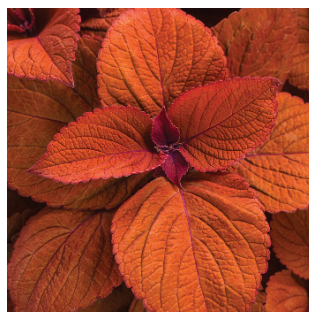

10" Annuals Spring 2025

Angelonia
Angelface® Blue

Begonia BIG™ Red with
Bronze Leaf

Begonia BIG™ Red with
Green Leaf

Begonia BIG™ Deep Rose
with
Bronze Leaf

Bidens Bidy Boom Bonfire

Cleome Seniorita Rosalita®

Coleus
ColorBlaze® Golden
Dreams™

Coleus
ColorBlaze®
Rediculous™

Coleus
ColorBlaze®
Sedona Sunset™

Coleus
ColorBlaze®
Wicked Witch™

Coleus 'Main Street
La Rambla'

Cuphea
Vermillionaire®

Dahlia
Mystic™ Illusion

Dahlia
Sincerity

Geranium
Calliope® Large Dark Red

Geranium
Calliope® Large Magenta

Geranium
Calliope® Large Rose Mega
Splash

Helianthus
Suncredible® Saturn

10" Annuals Spring 2025

Helianthus
Suncredible® Yellow